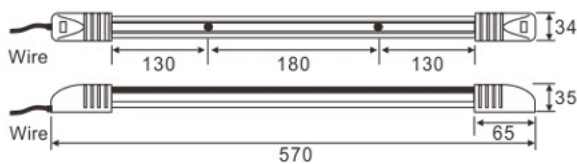

Curtain (Strip) Sensor

LK-20HM2 2 Beams (57cm long)

LK-20HM4 4 Beams (93cm long)

Applications:

- Indoor/outdoor perimeter security system.
- Install in windows, doorways, skylights, garages, gates, and space where space is limited.

Features:

- Compact & slim type 35 mm.
- Rugged aluminum construction.
- Water proof IP66 construction.
- Automatic response time control.
- Built in beam alignment LED indicator.
- Built in beam alignment buzzer (beep sound).
- Three levels transmitter IR power setting, according to the distance requirement.
- No synchronizing wire required.
- Swivel body unit, easy installation on window frame & porch.

Response time adjustment (Auto)

LK-20HM2

LK-20HM4

* Note: LK-20HM2, LK-20HM4 can automatically adjust response time corresponding to the number of beam blocked.

Wiring

Installation distance	<5m	<10m	≥10m
IR power setting	White/Black short Black — White —	Green/Black short Black — Green —	Yellow/Black short Black — Yellow —

Jumper (Blue line)	
Cut jumper	Buzzer alarm removed for beam alignment
Short jumper	Buzzer alarm for beam alignment

Dimensions

LK-20HM2

LK-20HM4

Specification

Model	LK-20HM2	LK-20HM4
Number of Beams	2	4
Detection Range	Outdoor: 20 m	
Supply Voltage	DC 11V~28V	
Current (DC12V)	55mA	80mA
LED Indicator	Good: alignment LED beam 1~2 off. Beam blocked: beam LED ON. Readjustment: beam LED blinks Alarm: Alarm LED ON	Good: alignment LED beam 1~4 off. Beam blocked: beam LED ON. Readjustment: beam LED blinks Alarm: Alarm LED ON
Response Time	600 ms / 1.5 sec (Auto)	100 ms / 600 ms / 1.5 sec (Auto)
Alarm Output	Dry contact relay output 1C, Contact action: 1±0.5 sec, Contact capacity: 30V (AC/DC) 1A or less	
Temperature	-25°C ~ +60°C	
Beam Adjustment	180° (±90° right / left)	
Mounting Site	Outdoor, indoor wall or window frame (Town house, apartment complex, luxury villa etc.)	
Dimensions (mm)	H570 x W34 x D35	H930 x W34 x D35
Weight	Tx: 295g, Rx: 305g	Tx: 490g, Rx: 510g
IP Rating	IP 66	
Materials	Aluminum, PC resin	