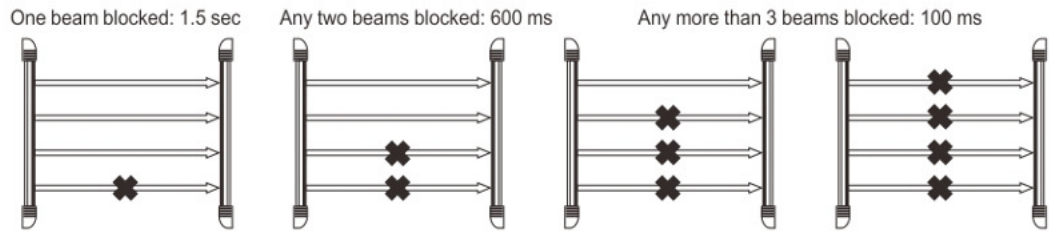

Curtain (Strip) Sensor

LK-20HM2 2 Beams (57cm long)

LK-20HM4 4 Beams (93cm long)

Applications:

- Indoor/outdoor perimeter security system.
- Install in windows, doorways, skylights, garages, gates, and space where space is limited.

Features:

- Compact & slim type 35 mm.
- Rugged aluminum construction.
- Water proof IP66 construction.
- Automatic response time control.
- Built in beam alignment LED indicator.
- Built in beam alignment buzzer (beep sound).
- Three levels transmitter IR power setting, according to the distance requirement.
- No synchronizing wire required.
- Swivel body unit, easy installation on window frame & porch.

Response time adjustment (Auto)

LK-20HM2

LK-20HM4

* Note: LK-20HM2, LK-20HM4 can automatically adjust response time corresponding to the number of beam blocked.

Wiring

Installation distance	<5m	<10m	≥10m
IR power setting	White/Black short Black — White —	Green/Black short Black — Green —	Yellow/Black short Black — Yellow —

Jumper (Blue line)	
Cut jumper	Buzzer alarm removed for beam alignment
Short jumper	Buzzer alarm for beam alignment

Dimensions

LK-20HM2

LK-20HM4

Specification

Model	LK-20HM2	LK-20HM4
Number of Beams	2	4
Detection Range	Outdoor: 20 m	
Supply Voltage	DC 11V~28V	
Current (DC12V)	55mA	80mA
LED Indicator	Good: alignment LED beam 1~2 off. Beam blocked: beam LED ON. Readjustment: beam LED blinks Alarm: Alarm LED ON	Good: alignment LED beam 1~4 off. Beam blocked: beam LED ON. Readjustment: beam LED blinks Alarm: Alarm LED ON
Response Time	600 ms / 1.5 sec (Auto)	100 ms / 600 ms / 1.5 sec (Auto)
Alarm Output	Dry contact relay output 1C, Contact action: 1±0.5 sec, Contact capacity: 30V (AC/DC) 1A or less	
Temperature	-25°C ~ +60°C	
Beam Adjustment	180° (±90° right / left)	
Mounting Site	Outdoor, indoor wall or window frame (Town house, apartment complex, luxury villa etc.)	
Dimensions (mm)	H570 x W34 x D35	H930 x W34 x D35
Weight	Tx: 295g, Rx: 305g	Tx: 490g, Rx: 510g
IP Rating	IP 66	
Materials	Aluminum, PC resin	