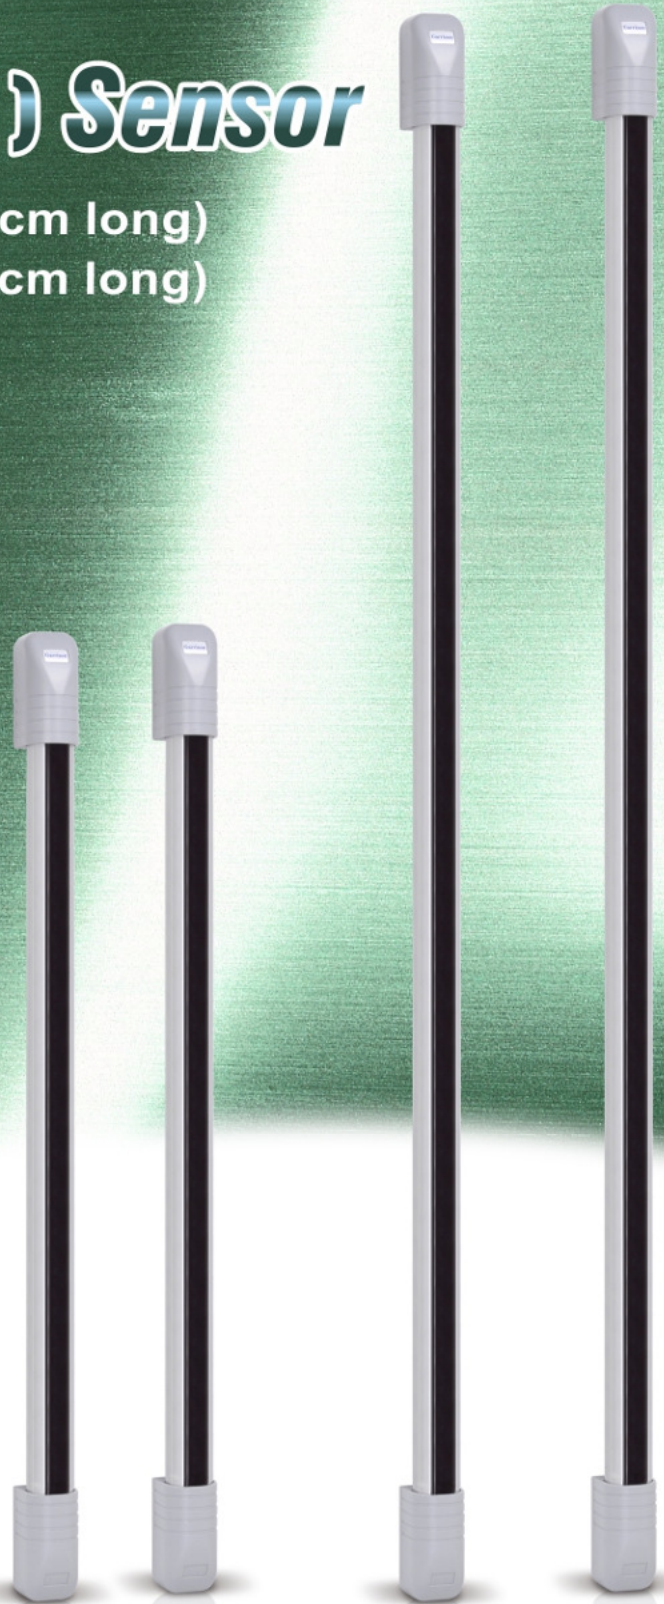

Curtain (Strip) Sensor

LK-20HM2 2 Beams (57cm long)

LK-20HM4 4 Beams (93cm long)

Applications:

- Indoor/outdoor perimeter security system.
- Install in windows, doorways, skylights, garages, gates, and space where space is limited.

Features:

- Compact & slim type 35 mm.
- Rugged aluminum construction.
- Water proof IP66 construction.
- Automatic response time control.
- Built in beam alignment LED indicator.
- Built in beam alignment buzzer (beep sound).
- Three levels transmitter IR power setting, according to the distance requirement.
- No synchronizing wire required.
- Swivel body unit, easy installation on window frame & porch.

Response time adjustment (Auto)

LK-20HM2

LK-20HM4

* Note: LK-20HM2, LK-20HM4 can automatically adjust response time corresponding to the number of beam blocked.

Wiring

Installation distance	<5m	<10m	≥10m
IR power setting	White/Black short Black — White —	Green/Black short Black — Green —	Yellow/Black short Black — Yellow —

Jumper (Blue line)	
Cut jumper	Buzzer alarm removed for beam alignment
Short jumper	Buzzer alarm for beam alignment

Dimensions

LK-20HM2

LK-20HM4

Specification

Model	LK-20HM2	LK-20HM4
Number of Beams	2	4
Detection Range	Outdoor: 20 m	
Supply Voltage	DC 11V~28V	
Current (DC12V)	55mA	80mA
LED Indicator	Good: alignment LED beam 1~2 off. Beam blocked: beam LED ON. Readjustment: beam LED blinks Alarm: Alarm LED ON	Good: alignment LED beam 1~4 off. Beam blocked: beam LED ON. Readjustment: beam LED blinks Alarm: Alarm LED ON
Response Time	600 ms / 1.5 sec (Auto)	100 ms / 600 ms / 1.5 sec (Auto)
Alarm Output	Dry contact relay output 1C, Contact action: 1±0.5 sec, Contact capacity: 30V (AC/DC) 1A or less	
Temperature	-25°C ~ +60°C	
Beam Adjustment	180° (±90° right / left)	
Mounting Site	Outdoor, indoor wall or window frame (Town house, apartment complex, luxury villa etc.)	
Dimensions (mm)	H570 x W34 x D35	H930 x W34 x D35
Weight	Tx: 295g, Rx: 305g	Tx: 490g, Rx: 510g
IP Rating	IP 66	
Materials	Aluminum, PC resin	