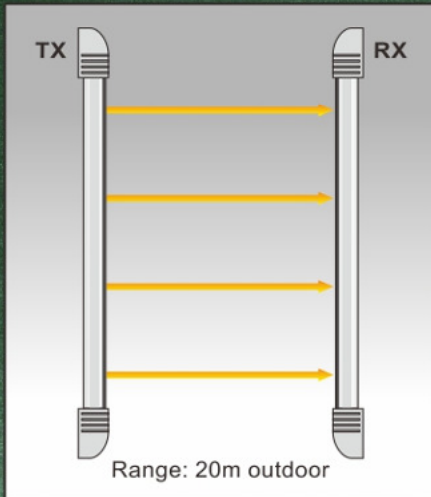

Curtain (Strip) Sensor

LK-20HM2 2 Beams (57cm long)

LK-20HM4 4 Beams (93cm long)

Applications:

- Indoor/outdoor perimeter security system.
- Install in windows, doorways, skylights, garages, gates, and space where space is limited.

Features:

- Compact & slim type 35 mm.
- Rugged aluminum construction.
- Water proof IP66 construction.
- Automatic response time control.
- Built in beam alignment LED indicator.
- Built in beam alignment buzzer (beep sound).
- Three levels transmitter IR power setting, according to the distance requirement.
- No synchronizing wire required.
- Swivel body unit, easy installation on window frame & porch.

Response time adjustment (Auto)

LK-20HM2

LK-20HM4

* Note: LK-20HM2, LK-20HM4 can automatically adjust response time corresponding to the number of beam blocked.

Wiring

Installation distance	<5m	<10m	≥10m
IR power setting	White/Black short Black — White —	Green/Black short Black — Green —	Yellow/Black short Black — Yellow —

Jumper (Blue line)	
Cut jumper	Buzzer alarm removed for beam alignment
Short jumper	Buzzer alarm for beam alignment

Dimensions

LK-20HM2

LK-20HM4

Specification

Model	LK-20HM2	LK-20HM4
Number of Beams	2	4
Detection Range	Outdoor: 20 m	
Supply Voltage	DC 11V~28V	
Current (DC12V)	55mA	80mA
LED Indicator	Good: alignment LED beam 1~2 off. Beam blocked: beam LED ON. Readjustment: beam LED blinks Alarm: Alarm LED ON	Good: alignment LED beam 1~4 off. Beam blocked: beam LED ON. Readjustment: beam LED blinks Alarm: Alarm LED ON
Response Time	600 ms / 1.5 sec (Auto)	100 ms / 600 ms / 1.5 sec (Auto)
Alarm Output	Dry contact relay output 1C, Contact action: 1±0.5 sec, Contact capacity: 30V (AC/DC) 1A or less	
Temperature	-25°C ~ +60°C	
Beam Adjustment	180° (±90° right / left)	
Mounting Site	Outdoor, indoor wall or window frame (Town house, apartment complex, luxury villa etc.)	
Dimensions (mm)	H570 x W34 x D35	H930 x W34 x D35
Weight	Tx: 295g, Rx: 305g	Tx: 490g, Rx: 510g
IP Rating	IP 66	
Materials	Aluminum, PC resin	