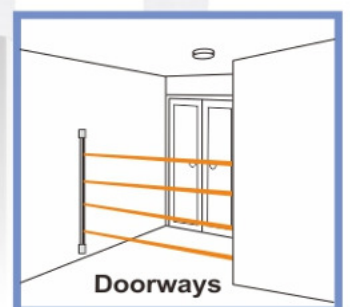

Curtain (Strip) Sensor

LK-20HM2 2 Beams (57cm long)

LK-20HM4 4 Beams (93cm long)

Applications:

- Indoor/outdoor perimeter security system.
- Install in windows, doorways, skylights, garages, gates, and space where space is limited.

Features:

- Compact & slim type 35 mm.
- Rugged aluminum construction.
- Water proof IP66 construction.
- Automatic response time control.
- Built in beam alignment LED indicator.
- Built in beam alignment buzzer (beep sound).
- Three levels transmitter IR power setting, according to the distance requirement.
- No synchronizing wire required.
- Swivel body unit, easy installation on window frame & porch.

Response time adjustment (Auto)

LK-20HM2

LK-20HM4

* Note: LK-20HM2, LK-20HM4 can automatically adjust response time corresponding to the number of beam blocked.

Wiring

Installation distance	<5m	<10m	≥10m
IR power setting	White/Black short Black — White —	Green/Black short Black — Green —	Yellow/Black short Black — Yellow —