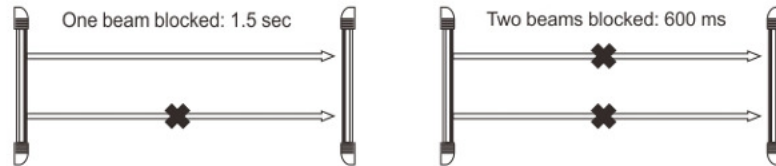

Curtain (Strip) Sensor

LK-20HM2 2 Beams (57cm long)

LK-20HM4 4 Beams (93cm long)

Applications:

- Indoor/outdoor perimeter security system.
- Install in windows, doorways, skylights, garages, gates, and space where space is limited.

Features:

- Compact & slim type 35 mm.
- Rugged aluminum construction.
- Water proof IP66 construction.
- Automatic response time control.
- Built in beam alignment LED indicator.
- Built in beam alignment buzzer (beep sound).
- Three levels transmitter IR power setting, according to the distance requirement.
- No synchronizing wire required.
- Swivel body unit, easy installation on window frame & porch.

Response time adjustment (Auto)

LK-20HM2

LK-20HM4

* Note: LK-20HM2, LK-20HM4 can automatically adjust response time corresponding to the number of beam blocked.

Wiring

Installation distance	<5m	<10m	≥10m
IR power setting	White/Black short Black — White —	Green/Black short Black — Green —	Yellow/Black short Black — Yellow —

Jumper (Blue line)	
Cut jumper	Buzzer alarm removed for beam alignment
Short jumper	Buzzer alarm for beam alignment

Dimensions

LK-20HM2

LK-20HM4

Specification

Model	LK-20HM2	LK-20HM4
Number of Beams	2	4
Detection Range	Outdoor: 20 m	
Supply Voltage	DC 11V~28V	
Current (DC12V)	55mA	80mA
LED Indicator	Good: alignment LED beam 1~2 off. Beam blocked: beam LED ON. Readjustment: beam LED blinks Alarm: Alarm LED ON	Good: alignment LED beam 1~4 off. Beam blocked: beam LED ON. Readjustment: beam LED blinks Alarm: Alarm LED ON
Response Time	600 ms / 1.5 sec (Auto)	100 ms / 600 ms / 1.5 sec (Auto)
Alarm Output	Dry contact relay output 1C, Contact action: 1±0.5 sec, Contact capacity: 30V (AC/DC) 1A or less	
Temperature	-25°C ~ +60°C	
Beam Adjustment	180° (±90° right / left)	
Mounting Site	Outdoor, indoor wall or window frame (Town house, apartment complex, luxury villa etc.)	
Dimensions (mm)	H570 x W34 x D35	H930 x W34 x D35
Weight	Tx: 295g, Rx: 305g	Tx: 490g, Rx: 510g
IP Rating	IP 66	
Materials	Aluminum, PC resin	