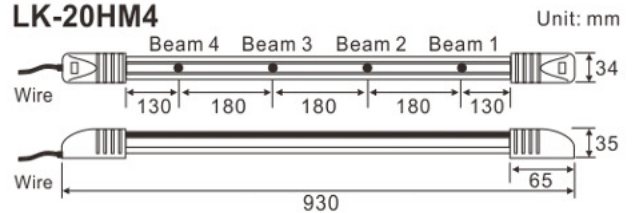

Curtain (Strip) Sensor

LK-20HM2 2 Beams (57cm long)

LK-20HM4 4 Beams (93cm long)

Applications:

- Indoor/outdoor perimeter security system.
- Install in windows, doorways, skylights, garages, gates, and space where space is limited.

Features:

- Compact & slim type 35 mm.
- Rugged aluminum construction.
- Water proof IP66 construction.
- Automatic response time control.
- Built in beam alignment LED indicator.
- Built in beam alignment buzzer (beep sound).
- Three levels transmitter IR power setting, according to the distance requirement.
- No synchronizing wire required.
- Swivel body unit, easy installation on window frame & porch.

Response time adjustment (Auto)

LK-20HM2

LK-20HM4

* Note: LK-20HM2, LK-20HM4 can automatically adjust response time corresponding to the number of beam blocked.

Wiring

Installation distance	<5m	<10m	≥10m
IR power setting	White/Black short Black — White —	Green/Black short Black — Green —	Yellow/Black short Black — Yellow —

Jumper (Blue line)	
Cut jumper	Buzzer alarm removed for beam alignment
Short jumper	Buzzer alarm for beam alignment

Dimensions

LK-20HM2

LK-20HM4

Specification

Model	LK-20HM2	LK-20HM4
Number of Beams	2	4
Detection Range	Outdoor: 20 m	
Supply Voltage	DC 11V~28V	
Current (DC12V)	55mA	80mA
LED Indicator	Good: alignment LED beam 1~2 off. Beam blocked: beam LED ON. Readjustment: beam LED blinks Alarm: Alarm LED ON	Good: alignment LED beam 1~4 off. Beam blocked: beam LED ON. Readjustment: beam LED blinks Alarm: Alarm LED ON
Response Time	600 ms / 1.5 sec (Auto)	100 ms / 600 ms / 1.5 sec (Auto)
Alarm Output	Dry contact relay output 1C, Contact action: 1±0.5 sec, Contact capacity: 30V (AC/DC) 1A or less	
Temperature	-25°C ~ +60°C	
Beam Adjustment	180° (±90° right / left)	
Mounting Site	Outdoor, indoor wall or window frame (Town house, apartment complex, luxury villa etc.)	
Dimensions (mm)	H570 x W34 x D35	H930 x W34 x D35
Weight	Tx: 295g, Rx: 305g	Tx: 490g, Rx: 510g
IP Rating	IP 66	
Materials	Aluminum, PC resin	