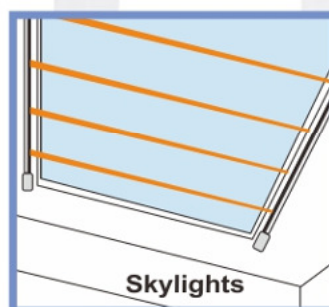

Curtain (Strip) Sensor

LK-20HM2 2 Beams (57cm long)

LK-20HM4 4 Beams (93cm long)

Applications:

- Indoor/outdoor perimeter security system.
- Install in windows, doorways, skylights, garages, gates, and space where space is limited.

Features:

- Compact & slim type 35 mm.
- Rugged aluminum construction.
- Water proof IP66 construction.
- Automatic response time control.
- Built in beam alignment LED indicator.
- Built in beam alignment buzzer (beep sound).
- Three levels transmitter IR power setting, according to the distance requirement.
- No synchronizing wire required.
- Swivel body unit, easy installation on window frame & porch.

Response time adjustment (Auto)

LK-20HM2

LK-20HM4

* Note: LK-20HM2, LK-20HM4 can automatically adjust response time corresponding to the number of beam blocked.

Wiring

Installation distance	<5m	<10m	≥10m
IR power setting	White/Black short Black — White —	Green/Black short Black — Green —	Yellow/Black short Black — Yellow —