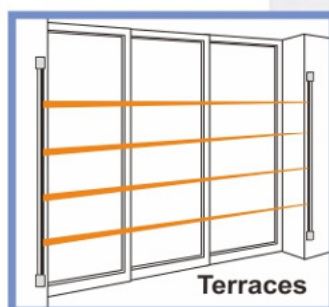

Curtain (Strip) Sensor

LK-20HM2 2 Beams (57cm long)

LK-20HM4 4 Beams (93cm long)

Applications:

- Indoor/outdoor perimeter security system.
- Install in windows, doorways, skylights, garages, gates, and space where space is limited.

Features:

- Compact & slim type 35 mm.
- Rugged aluminum construction.
- Water proof IP66 construction.
- Automatic response time control.
- Built in beam alignment LED indicator.
- Built in beam alignment buzzer (beep sound).
- Three levels transmitter IR power setting, according to the distance requirement.
- No synchronizing wire required.
- Swivel body unit, easy installation on window frame & porch.

Response time adjustment (Auto)

LK-20HM2

LK-20HM4

* Note: LK-20HM2, LK-20HM4 can automatically adjust response time corresponding to the number of beam blocked.

Wiring

Installation distance	<5m	<10m	≥10m
IR power setting	White/Black short Black — White —	Green/Black short Black — Green —	Yellow/Black short Black — Yellow —