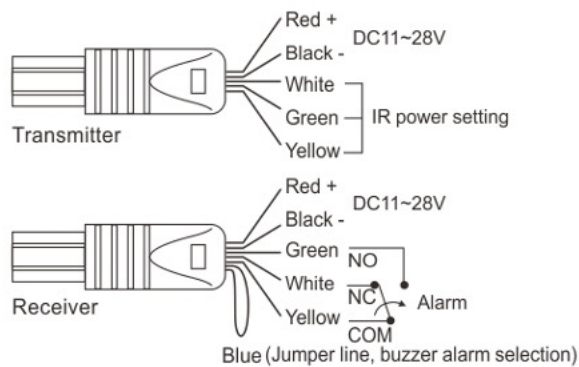

Curtain (Strip) Sensor

LK-20HM2 2 Beams (57cm long)

LK-20HM4 4 Beams (93cm long)

Applications:

- Indoor/outdoor perimeter security system.
- Install in windows, doorways, skylights, garages, gates, and space where space is limited.

Features:

- Compact & slim type 35 mm.
- Rugged aluminum construction.
- Water proof IP66 construction.
- Automatic response time control.
- Built in beam alignment LED indicator.
- Built in beam alignment buzzer (beep sound).
- Three levels transmitter IR power setting, according to the distance requirement.
- No synchronizing wire required.
- Swivel body unit, easy installation on window frame & porch.

Response time adjustment (Auto)

LK-20HM2

LK-20HM4

* Note: LK-20HM2, LK-20HM4 can automatically adjust response time corresponding to the number of beam blocked.

Wiring

Installation distance	<5m	<10m	≥10m
IR power setting	White/Black short Black — White —	Green/Black short Black — Green —	Yellow/Black short Black — Yellow —

Jumper (Blue line)	
Cut jumper	Buzzer alarm removed for beam alignment
Short jumper	Buzzer alarm for beam alignment

Dimensions

LK-20HM2

LK-20HM4

Specification

Model	LK-20HM2	LK-20HM4
Number of Beams	2	4
Detection Range	Outdoor: 20 m	
Supply Voltage	DC 11V~28V	
Current (DC12V)	55mA	80mA
LED Indicator	Good: alignment LED beam 1~2 off. Beam blocked: beam LED ON. Readjustment: beam LED blinks Alarm: Alarm LED ON	Good: alignment LED beam 1~4 off. Beam blocked: beam LED ON. Readjustment: beam LED blinks Alarm: Alarm LED ON
Response Time	600 ms / 1.5 sec (Auto)	100 ms / 600 ms / 1.5 sec (Auto)
Alarm Output	Dry contact relay output 1C, Contact action: 1±0.5 sec, Contact capacity: 30V (AC/DC) 1A or less	
Temperature	-25°C ~ +60°C	
Beam Adjustment	180° (±90° right / left)	
Mounting Site	Outdoor, indoor wall or window frame (Town house, apartment complex, luxury villa etc.)	
Dimensions (mm)	H570 x W34 x D35	H930 x W34 x D35
Weight	Tx: 295g, Rx: 305g	Tx: 490g, Rx: 510g
IP Rating	IP 66	
Materials	Aluminum, PC resin	